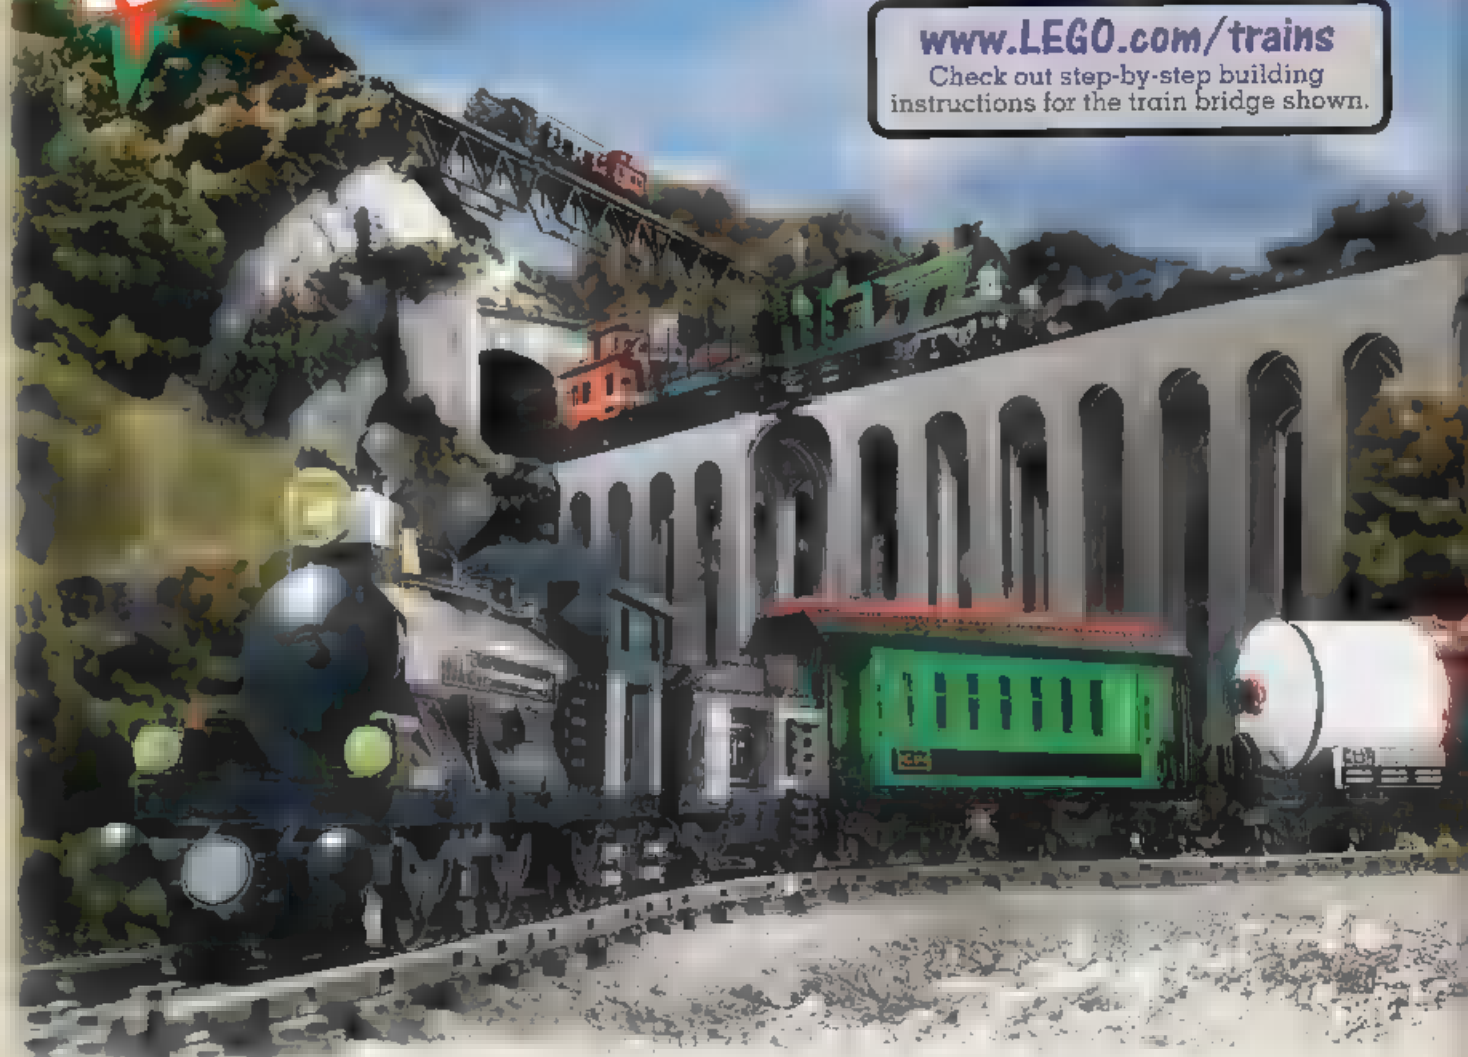

**ALL
NEW!**

Customize Your

www.LEGO.com/trains

Check out step-by-step building instructions for the train bridge shown.

Classic Train

Build your own Classic Train!

Kit includes:

- #KT205 Large Black Train Engine with Tender
- #4515 Electric Train Motor (page 71)
- #4515 8 Straight Rails (page 71)
- #4520 8 Curved Rails (page 71)
- #10013 Open Freight Car
- #10014 Caboose
- #10016 Tank Car
- #10017 Hopper Car

Plus you get #10015 Passenger Car **FREE!**
Ages 8+. 1,102 pieces in all. A $190.90 value!
#KTR02 Large Classic Train Engine
Catalog Special -